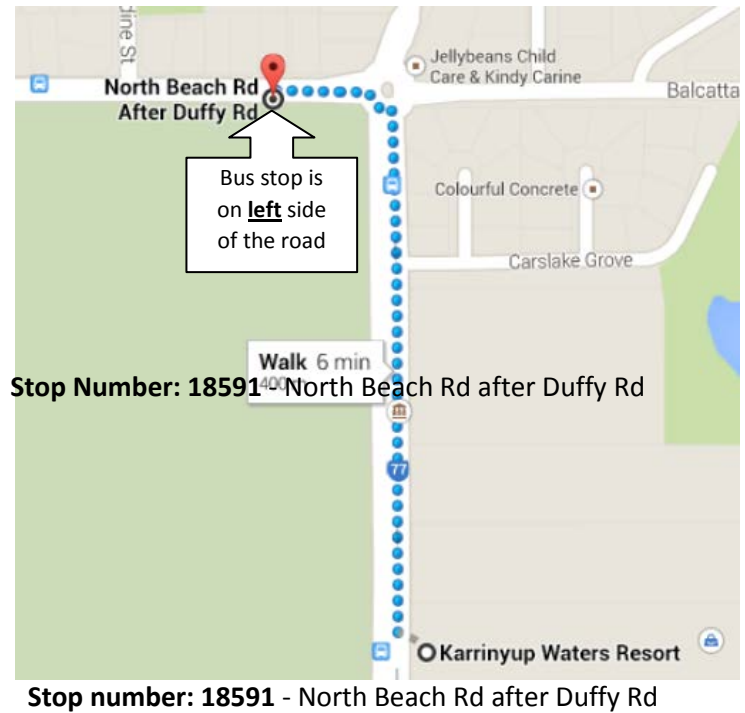

Going to Stirling Train Station

Walk to the bus stop located on the northern side of North Beach Road (see map). The ticket that you purchase from the bus driver is valid on trains and also the Transperth ferries.

The 424 bus from the northern side of North Beach Road takes you to Stirling train station. From there take the connecting train into Perth City or your destination of choice

Going to Karrinyup Shopping Centre

Walk to the bus stop located on the southern side of North Beach Road (see map). Simply purchase a bus ticket from the driver and the bus will take you to Karrinyup Shopping Centre

Tickets & Fares Cash Only