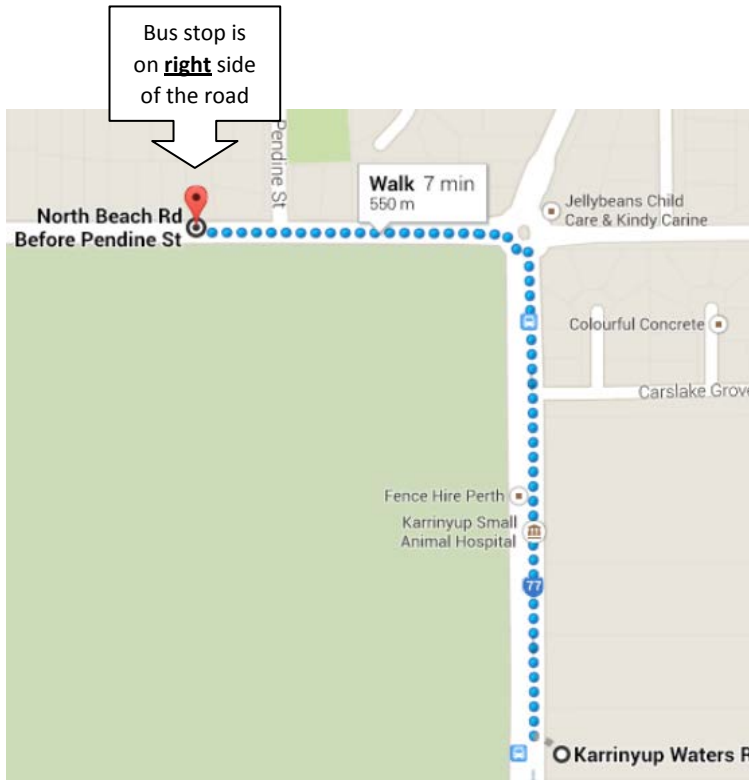

Going to Stirling Train Station

Walk to the bus stop located on the northern side of North Beach Road (see map). The ticket that you purchase from the bus driver is valid on trains and also the Transperth ferries.

The 424 bus from the northern side of North Beach Road takes you to Stirling train station. From there take the connecting train into Perth City or your destination of choice

Going to Karrinyup Shopping Centre

Walk to the bus stop located on the southern side of North Beach Road (see map). Simply purchase a bus ticket from the driver and the bus will take you to Karrinyup Shopping Centre

Tickets & Fares Cash Only